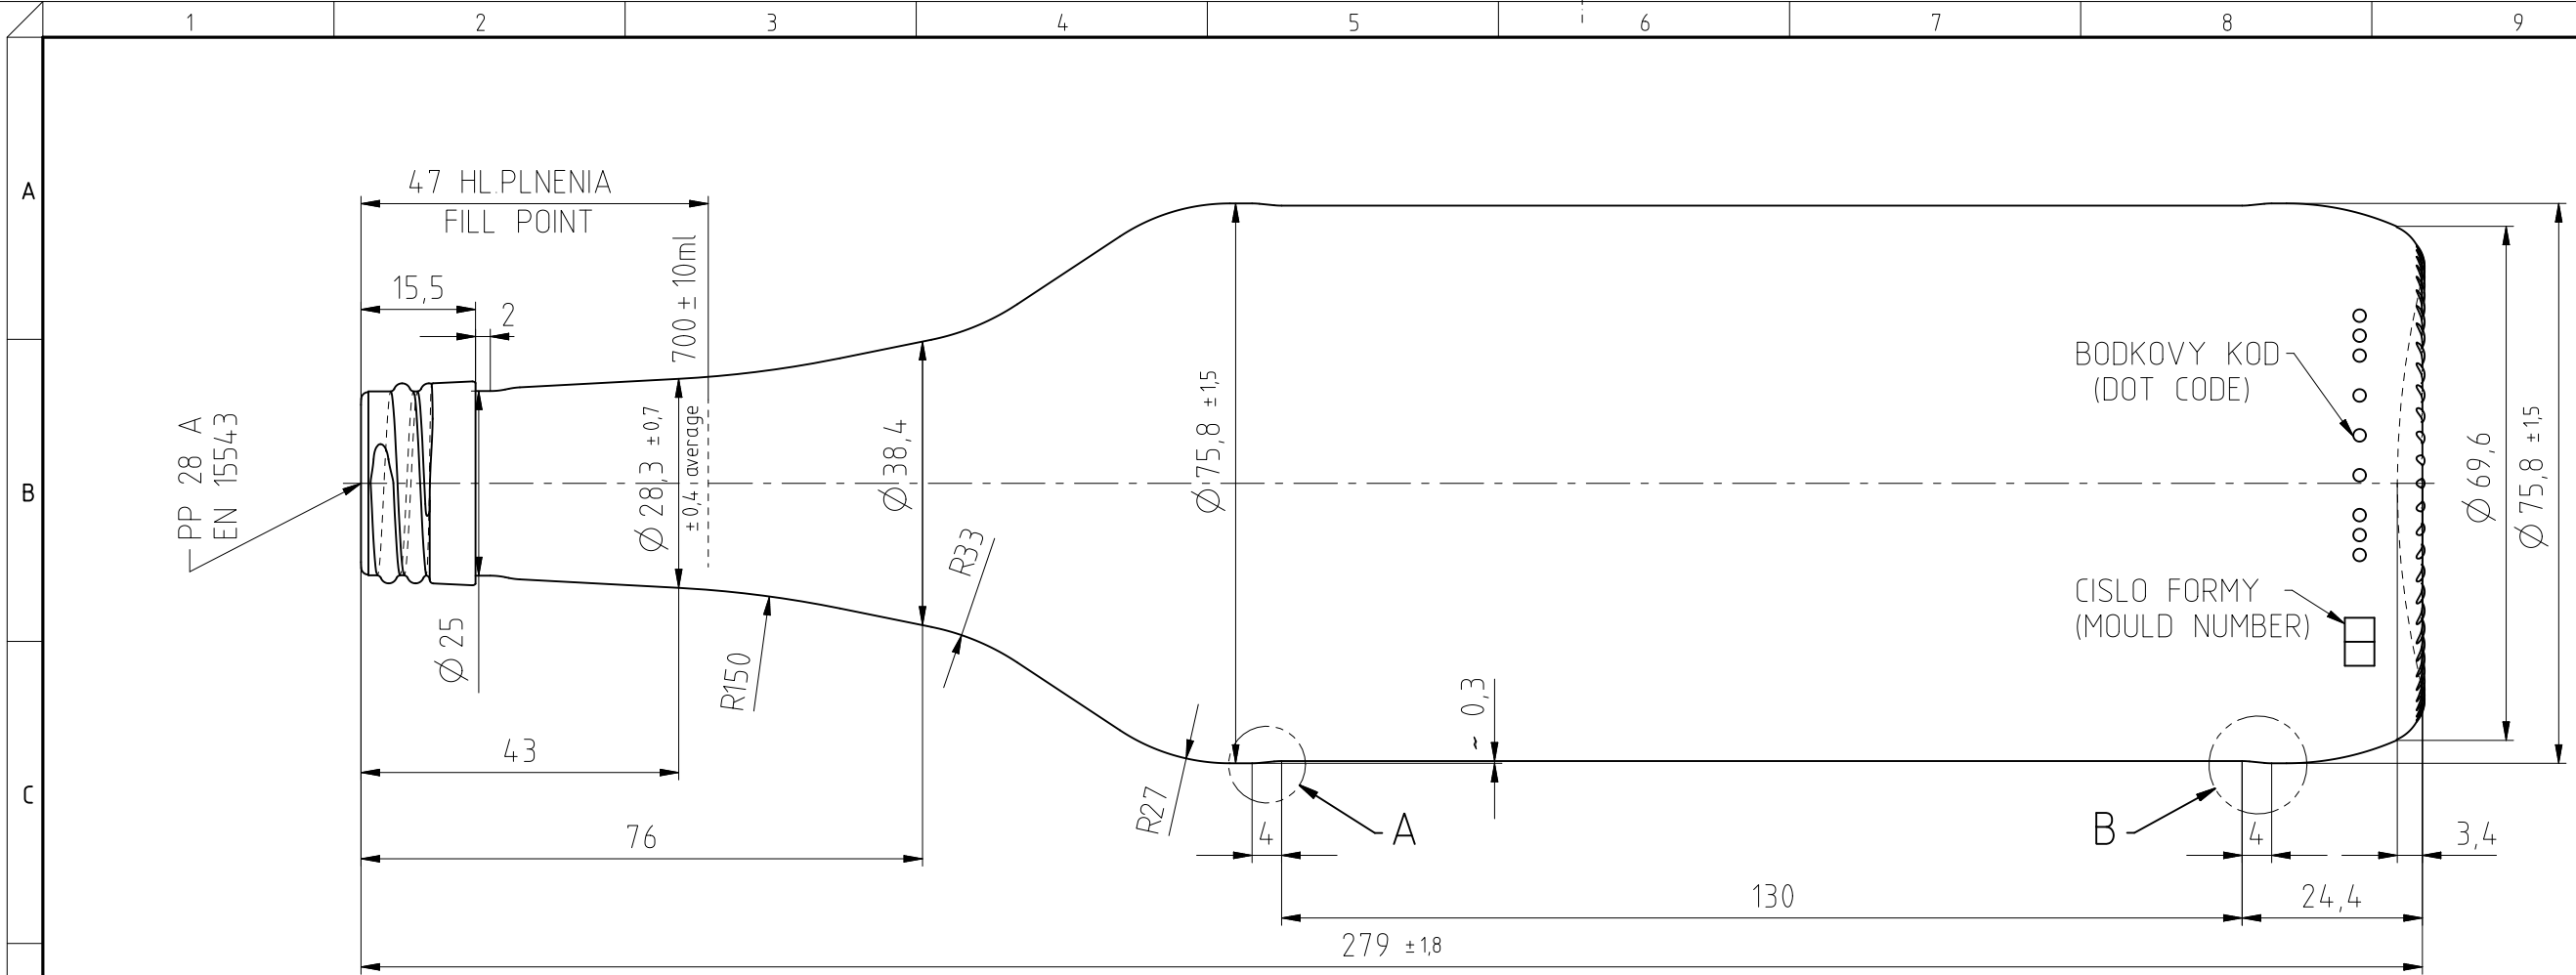

WE RESERVE ALL RIGHTS IN THIS DOCUMENT AND IN THE INFORMATION CONTAINED THEREIN. REPRODUCTION, USE OR DISCLOSURE TO THIRD PARTIES WITHOUT EXPRESS AUTHORITY IS STRICTLY FORBIDDEN.

POHLAD DO DNA
BOTTOM VIEW